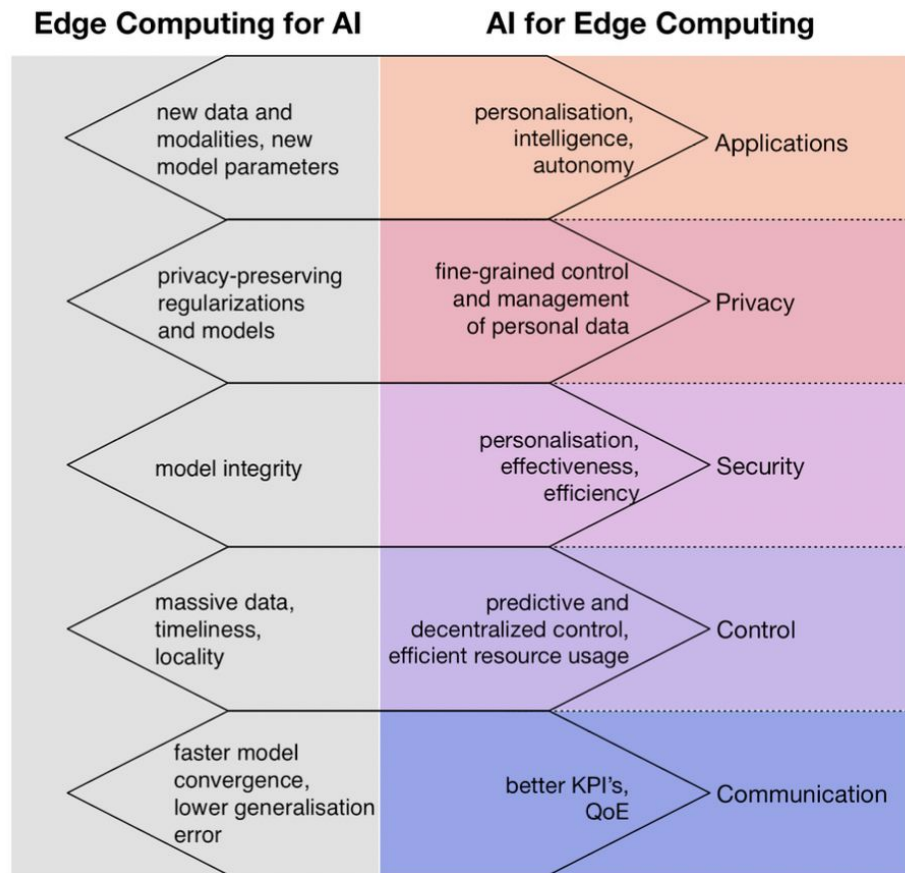

Storage capacity
(per node at a given location)

Throughput
(to-from user device)

Less More

Why AI on the edge?

- **Real-time applications** -> local computing provides lower latency
- **Smarter edge** -> AI-driven decision making for networking
- **Security and privacy** -> user-control over computing environment
- Opens avenues for novel applications

AI for Edge & Edge for AI

Real time decision making on

1. where to compute,
2. when to compute, and
3. what to compute.

Enablers for Distributed AI in the Edge

The System Perspective

Main Challenges

- **Real-time data** analytics over edge environments
- Dynamic and intelligent **task distribution** across the participating devices
- **On-demand network** re-modelling and topologies