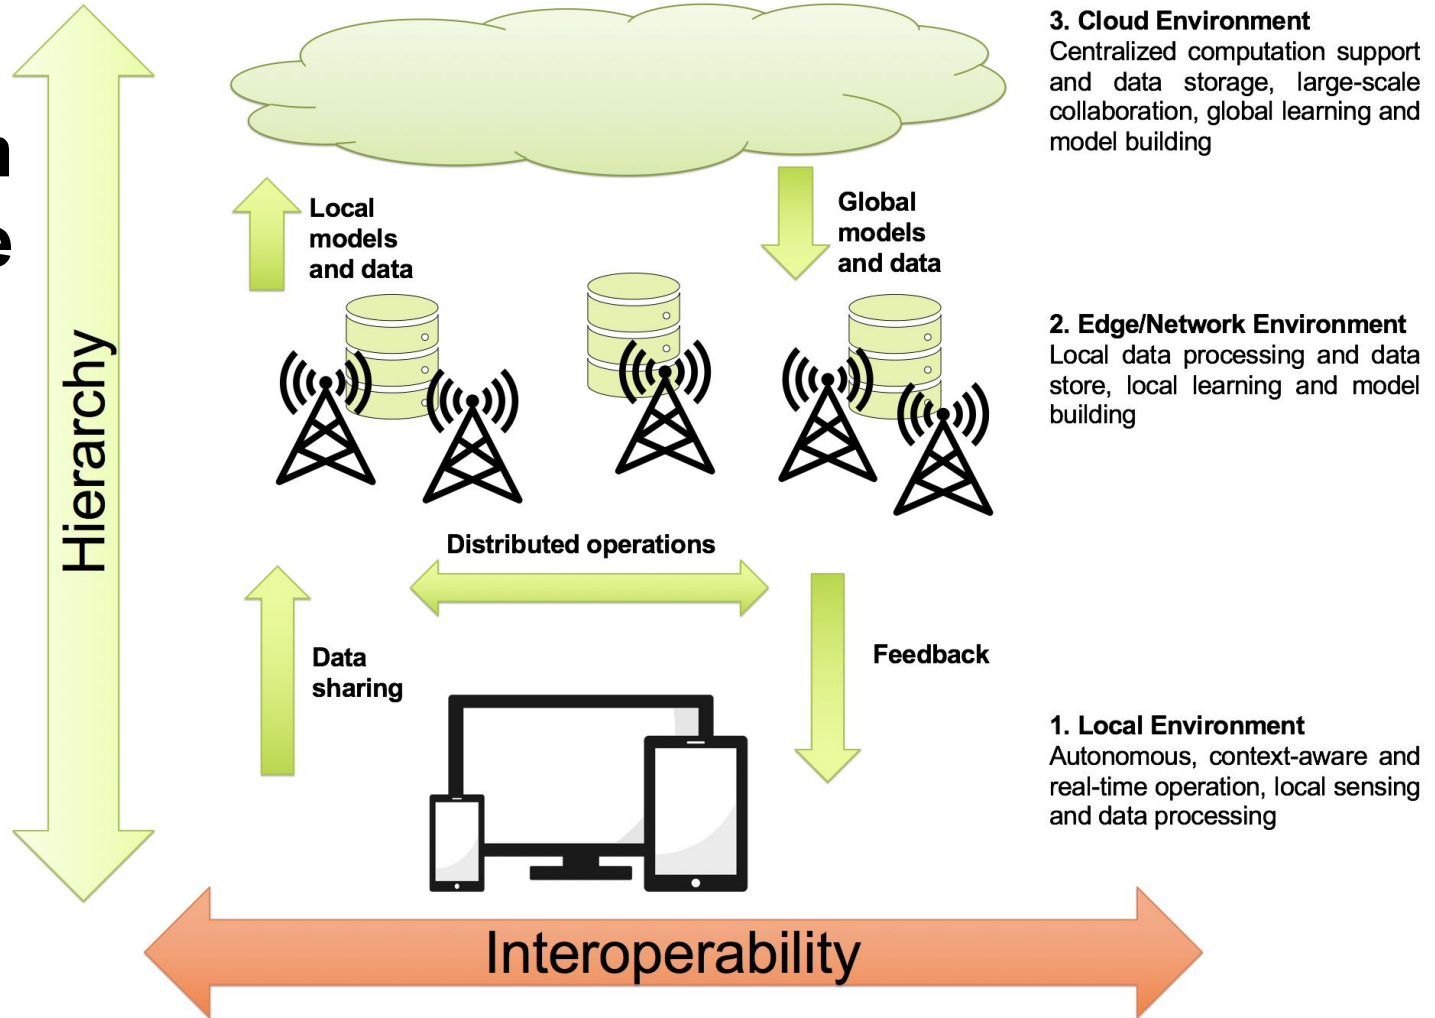

Edge-native Artificial Intelligence

Real-time applications

Smarter networking

Security and privacy

Application Areas

- City Scale Sensing
- Urban Computing
- Autonomous Vehicles

Environment Sensing

Healthcare Applications and Smart Hospitals

Storage capacity
(per node at a given location)

Throughput
(to-from user device)

Less More

Why AI on the edge?

- **Real-time applications** -> local computing provides lower latency
- **Smarter edge** -> AI-driven decision making for networking
- **Security and privacy** -> user-control over computing environment
- Opens avenues for novel applications

AI for Edge & Edge for AI

Real time decision making on

1. where to compute,
2. when to compute, and
3. what to compute.

Enablers for Distributed AI in the Edge

The System Perspective

Main Challenges

- **Real-time data** analytics over edge environments
- Dynamic and intelligent **task distribution** across the participating devices
- **On-demand network** re-modelling and topologies

AI is not just a toolbox for edge developers to implement

Edge is not just a system for AI developers to run their algorithms

Future Directions

EdgeAI Special Interest Group (SIG) between 6G and FCAI Flagships