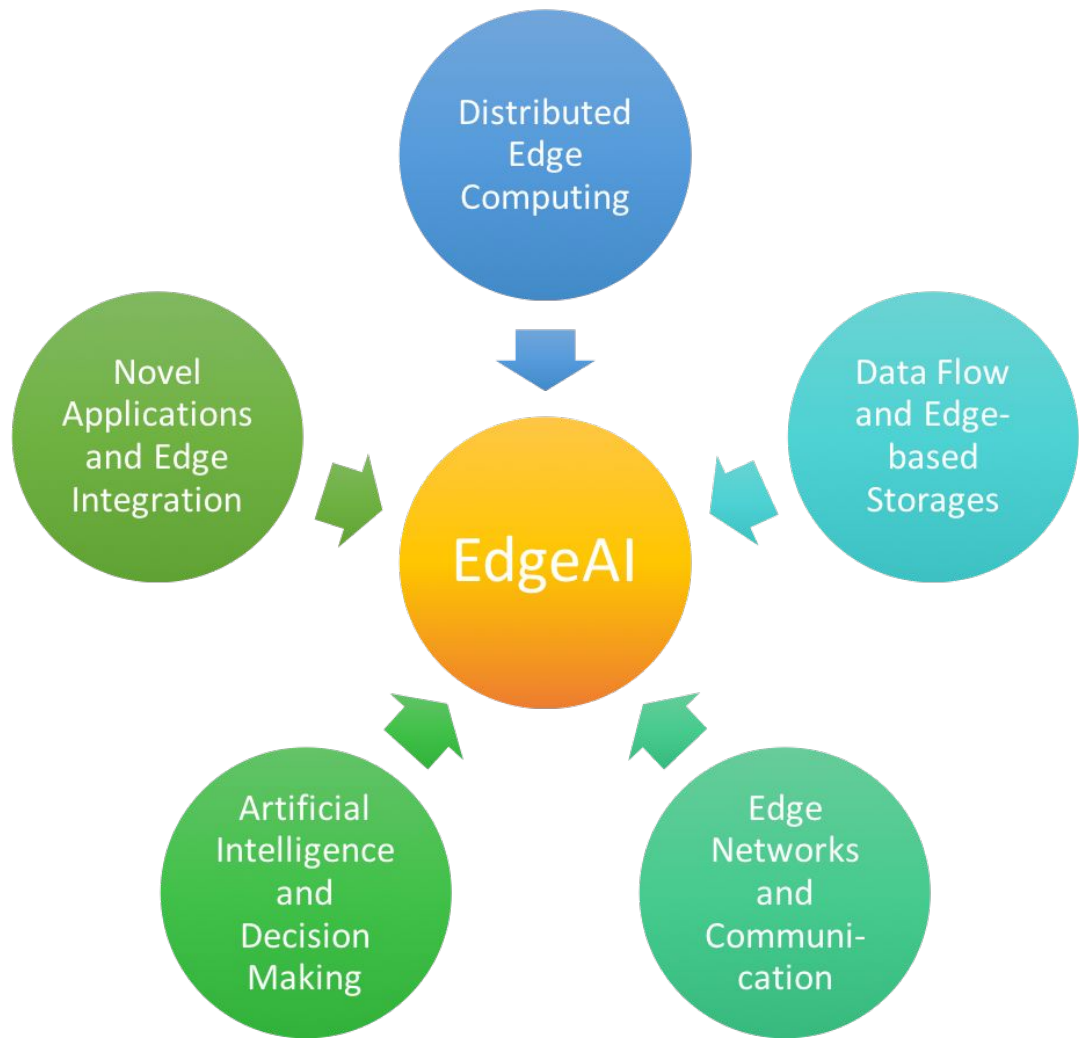

Storage capacity
(per node at a given location)

Throughput
(to-from user device)

Less More

Why AI on the edge?

- **Real-time applications** -> local computing provides lower latency
- **Smarter edge** -> AI-driven decision making for networking
- **Security and privacy** -> user-control over computing environment
- Opens avenues for novel applications

AI for Edge & Edge for AI

Real time decision making on

1. where to compute,
2. when to compute, and
3. what to compute.

Enablers for Distributed AI in the Edge

The System Perspective

Main Challenges

- **Real-time data** analytics over edge environments
- Dynamic and intelligent **task distribution** across the participating devices
- **On-demand network** re-modelling and topologies