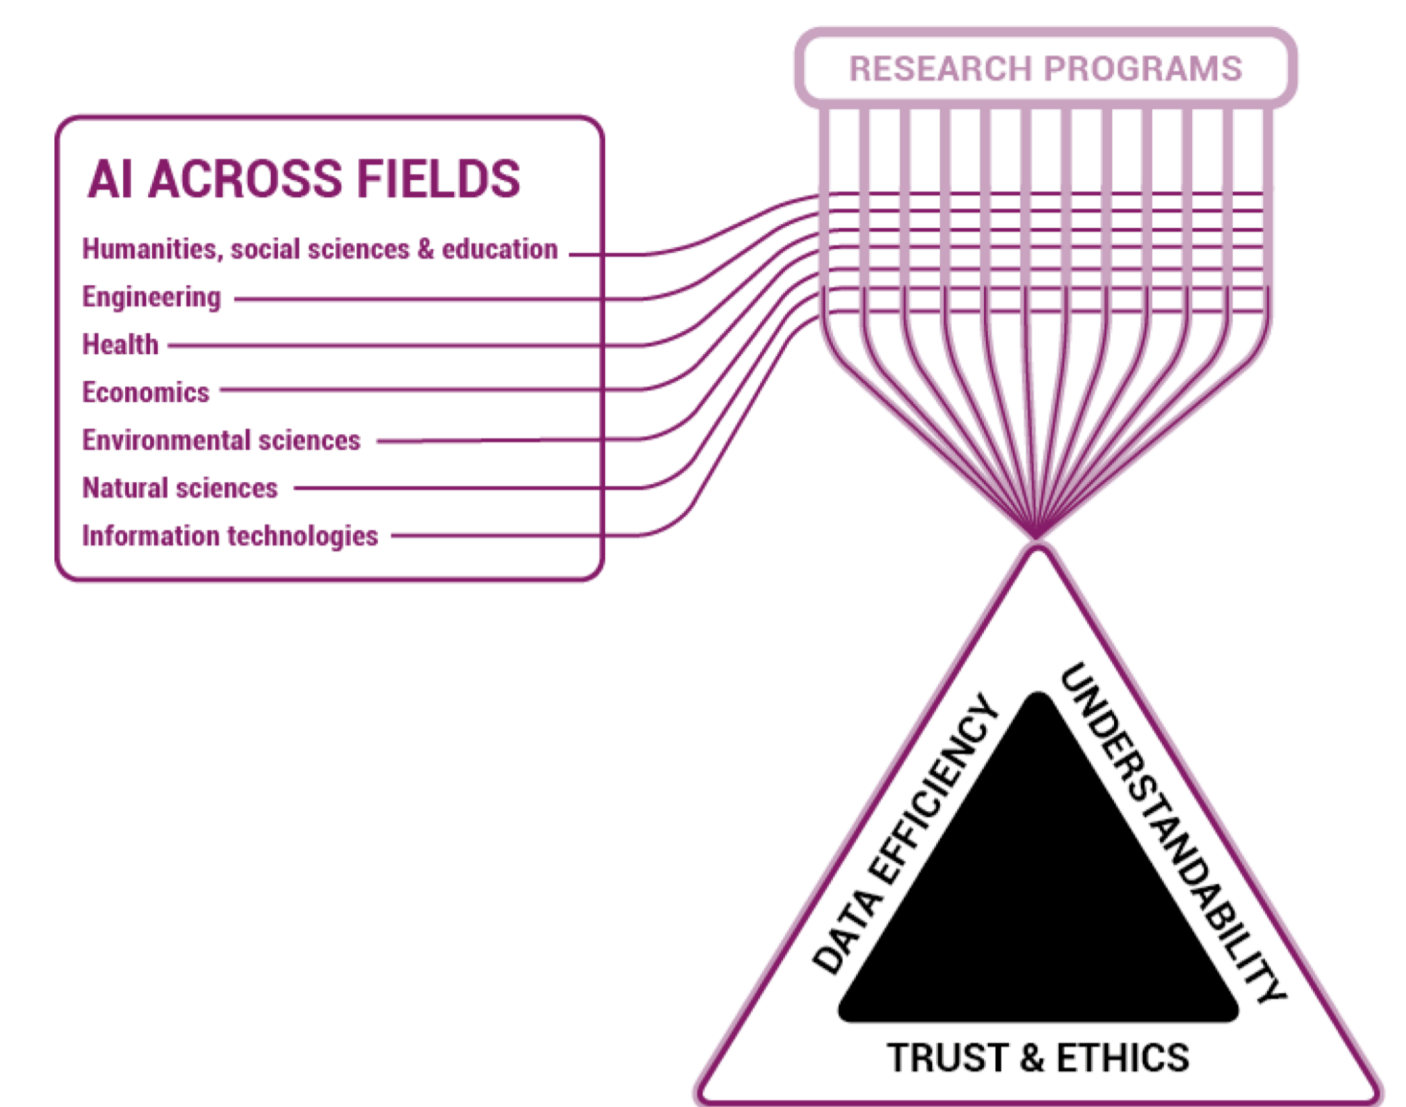

Intelligent urban environment (Highlight D)

FCAI Highlight Program D focuses on how to combine (i) measurements from natural environment, (ii) simulations, and (iii) modelling in order to, e.g., make decisions in interaction with the user (e.g., "what-if engines") and to model and understand observed and/or simulated processes.

Status of Highlight D (Oct 2019)

We are in the process of mapping potential outcomes that could result in deliverables on 2020. Any FCAI activity that falls into the scope of the Highlight can be considered as a reportable contribution!

Potential deliverables 2022

The main outcome of Highlight D are AI methods that can be applied to measurements / intelligent modelling of natural environment. The actual deliverables (promised by the end of 2022) include software libraries that implement the above described methods and the AI methods implemented in various experimental online platforms (such as related to air quality measurements).